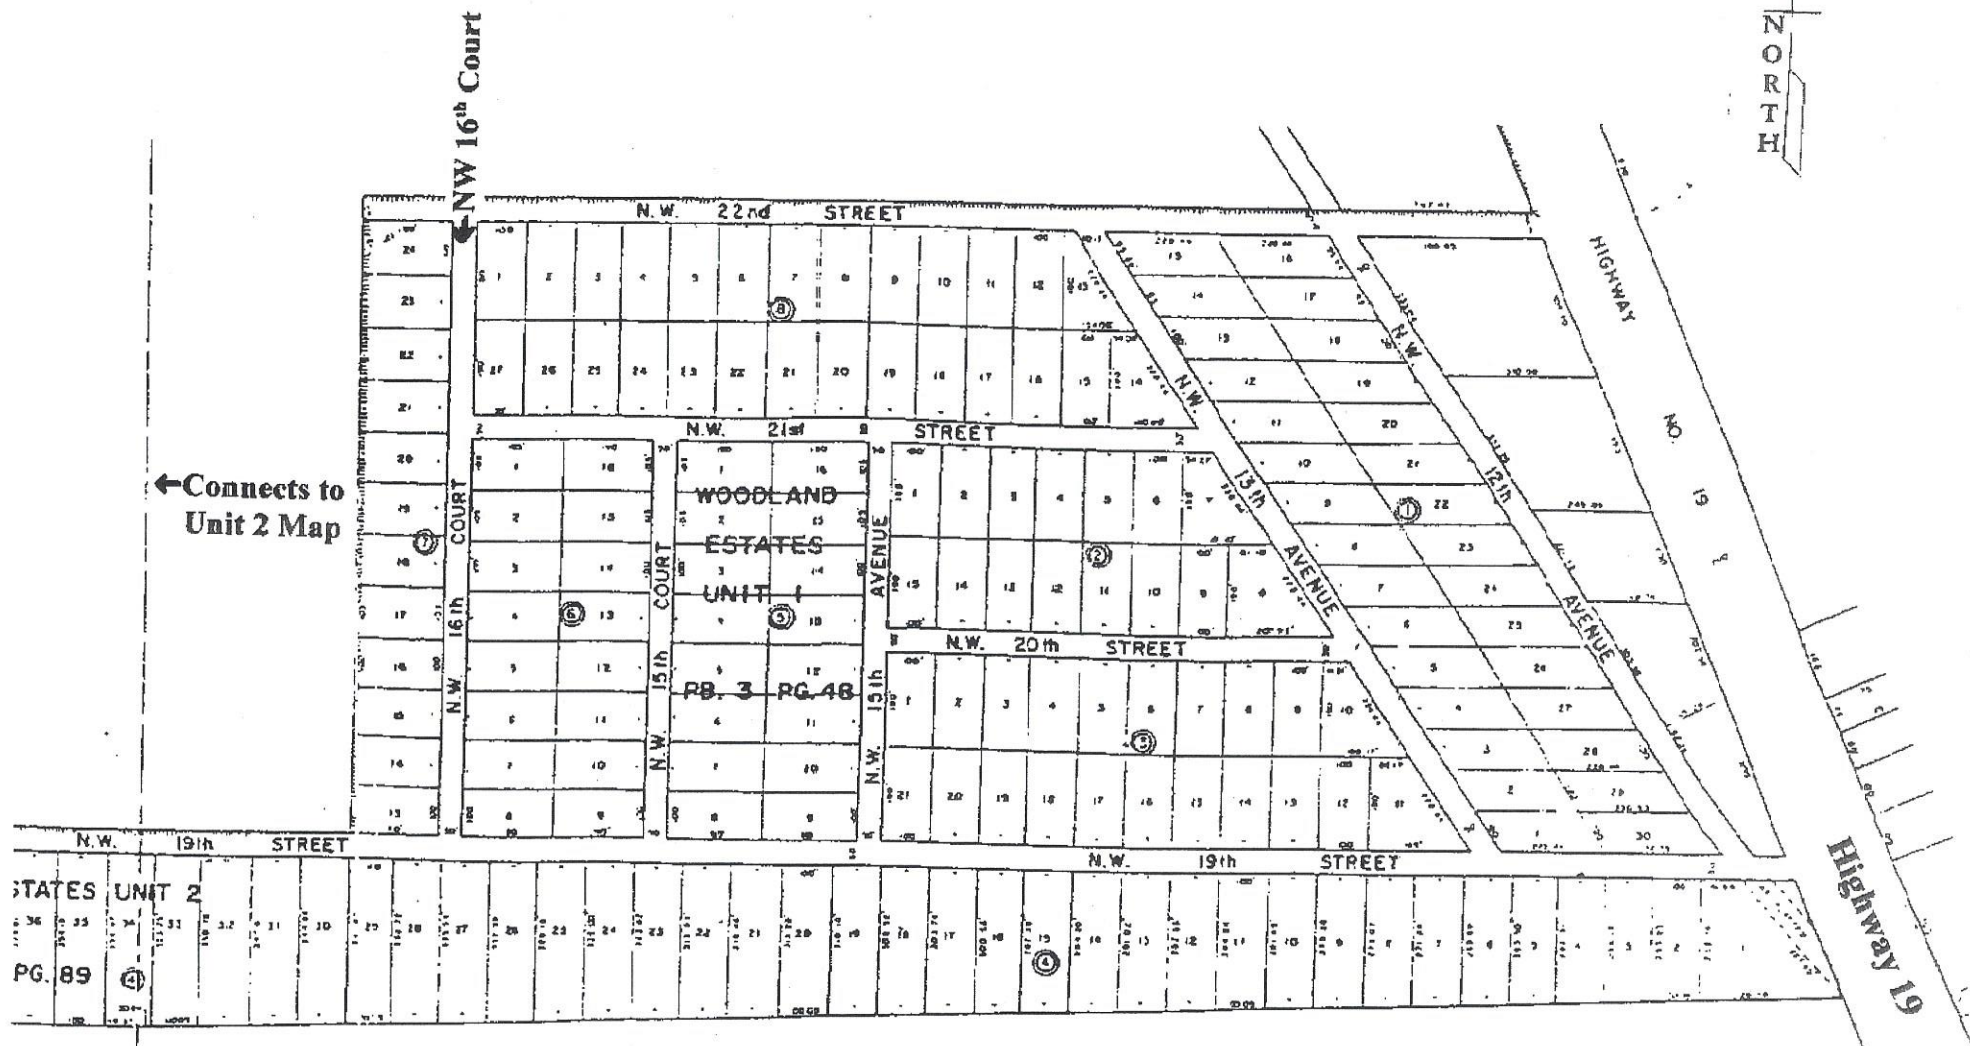

WOODLAND ESTATES

← Connects to Unit 2 Map

Woodland Estates
Unit 1
(From Highway 19 to NW 16th Court)

NW 16th Court

WOODLAND ESTATES UNIT 2
 PG. 89

Connect →
 to Unit 1
 Map

NORTH

**Woodland Estates
 Unit 2**
 (From NW 16th Court to River)

Numbered Streets:
 East of 20th Ave-1700-1900
 West of 20th Ave-2000-2100