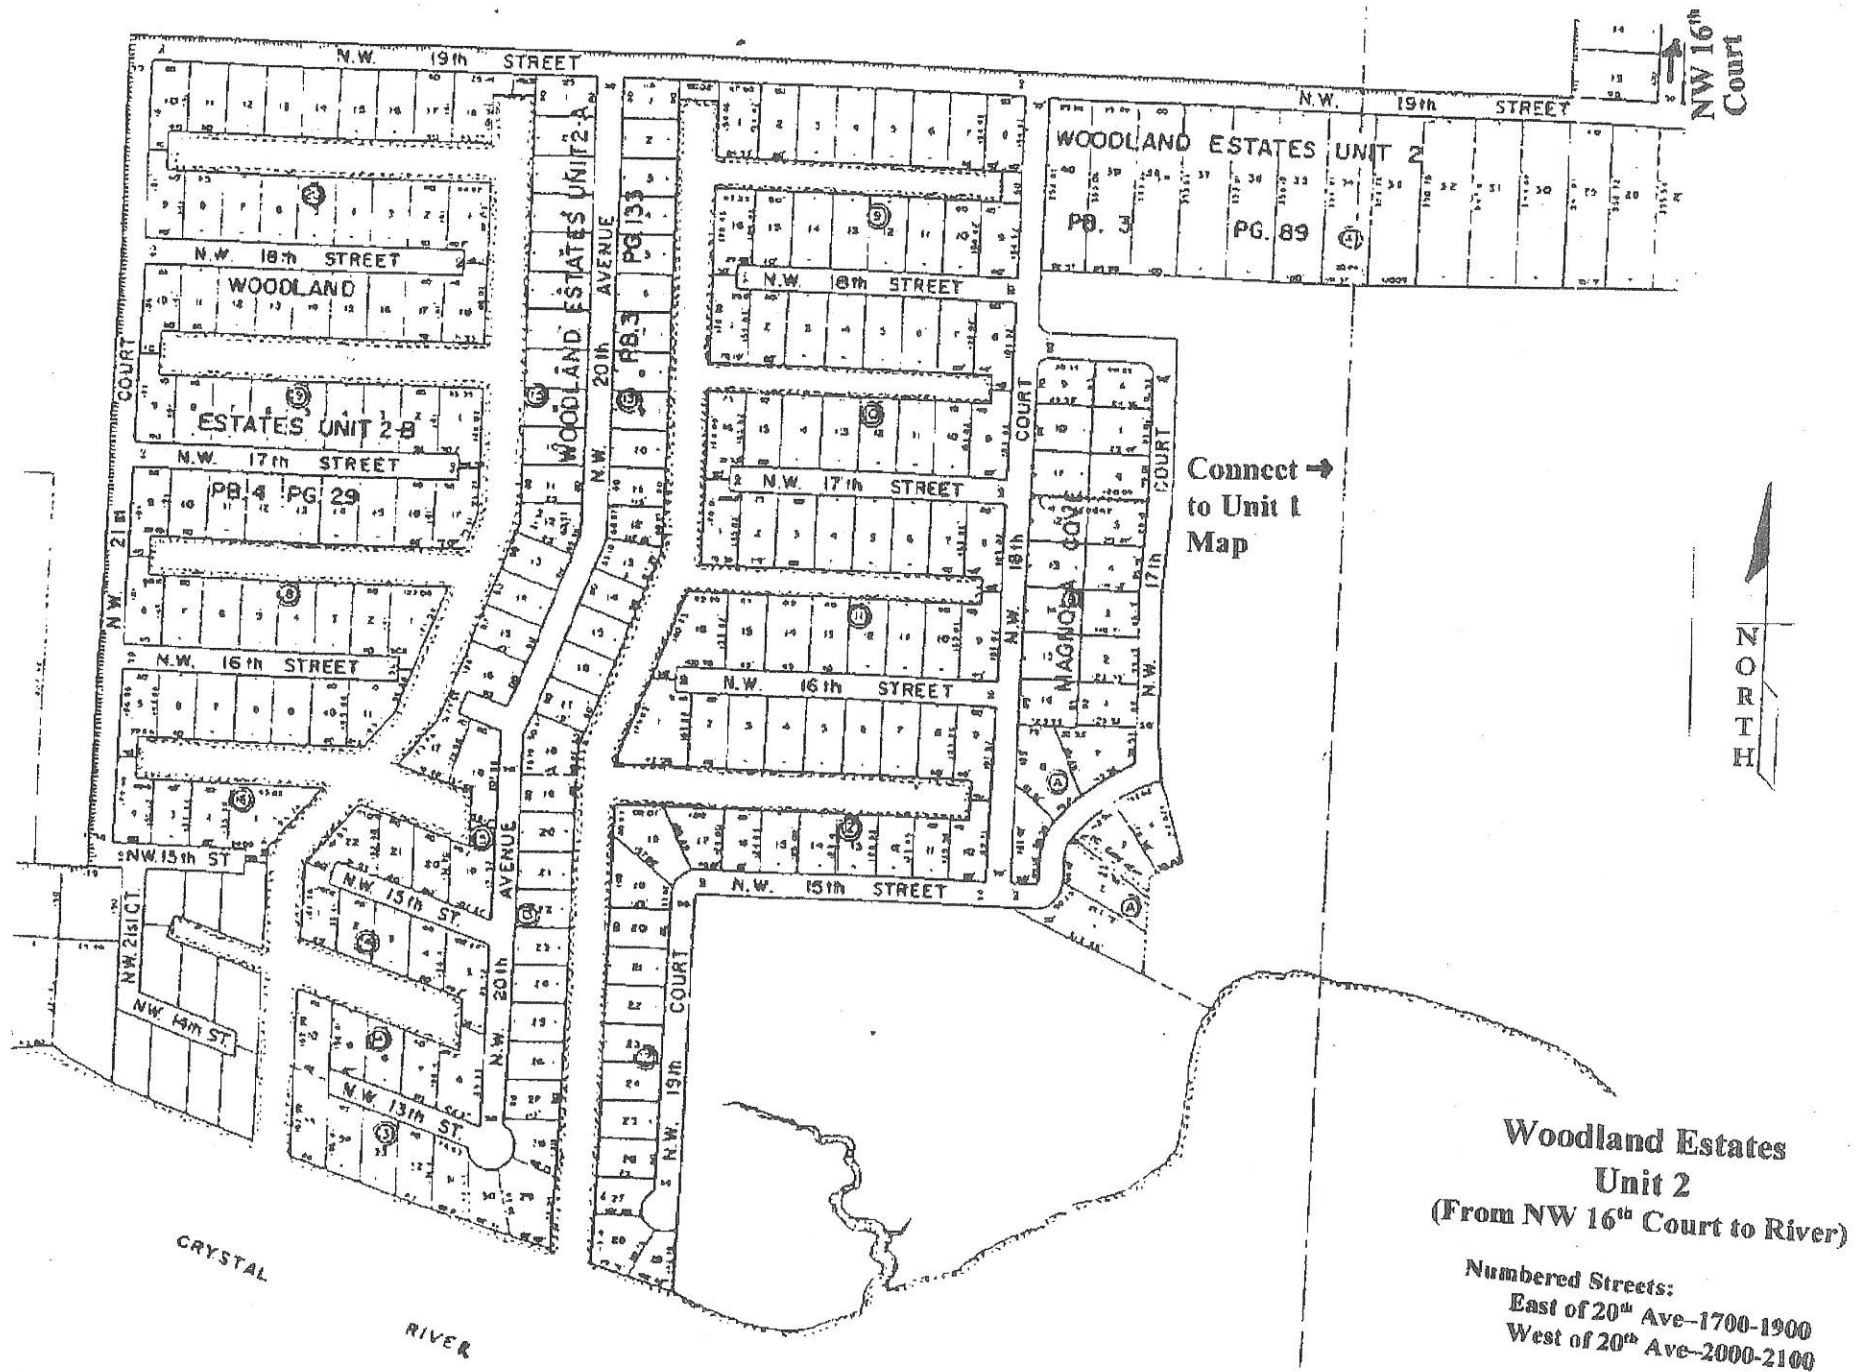

WOODLAND ESTATES

← Connects to Unit 2 Map

Woodland Estates
Unit 1
(From Highway 19 to NW 16th Court)

NW 16th Court

WOODLAND ESTATES UNIT 2
 PG. 89

Connect →
 to Unit 1
 Map

NORTH

**Woodland Estates
 Unit 2**
 (From NW 16th Court to River)

Numbered Streets:
 East of 20th Ave-1700-1900
 West of 20th Ave-2000-2100